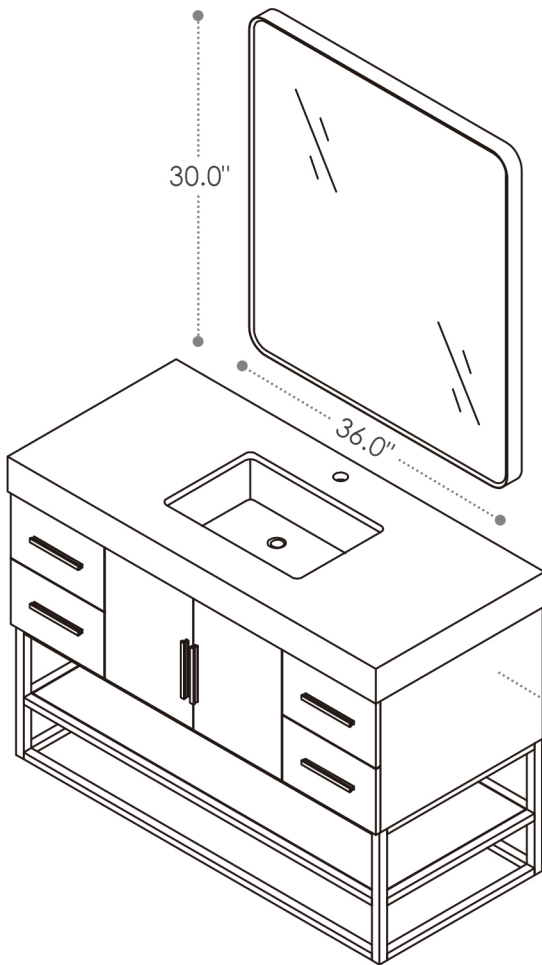

## Bianco

48"W x 22"D

Bathroom Vanity

48"W×22"D×34"H inches

## INSTALLATION SPECIFICATION

Item#	552048DG		
Color	Light Brown/Black Oak		
Overall Dimension	48 in W x 22 in D x 34 in H		
Vanity Material	Solid wood and long-lasting plywood		
Hardware Finish	Zinc Alloy Brushed Gold		
Number of Door	2 soft-closing doors		
Number of Drawers	4 soft-closing drawers		
Metal Base Material	Stainless Steel(Brushed Gold)		
Countertop Material	Composite Stone - White	Shape	Rectangular
Top Thickness	4 inch	Installation Type	Freestanding
Assembly Required	No	Backsplash Height	Not included
Faucet Hole Spacing(in.)	Single Hole	Sink	Single Undermount Sink

All measurements are approximate. Measurements may vary +/-1/2".  
Does not include faucet, drain assembly, P-trap